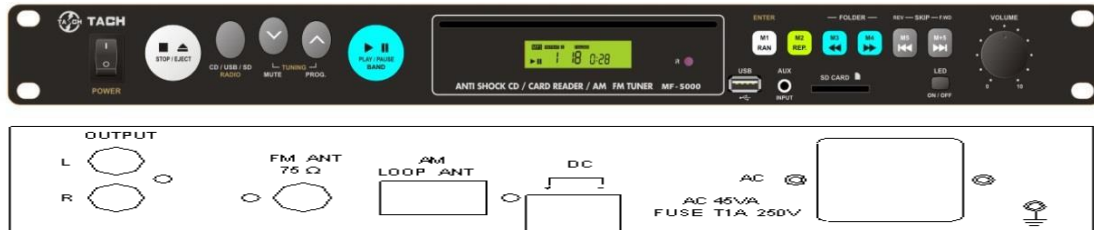

Tach Products

MF 5000BT CD With Tuner & Bluetooth Player

Features:

- With LED Backlit Buttons.
- Offers USB, SD Card, CD, Tuner and Bluetooth Player function.
- Compatible up to 16G USB, SD card/SDHC.
- Accepts 12cm disc, such as CD, CD-R, CD-RW, MP3 disc.
- Playing format: MP3, WMA.
- Unbalanced RCA Output Socket on rear panel.

Specifications:

SYSTEM SPECIFICATIONS	
Power Requirements	240V AC / 50Hz or 13.2V DC
Power Consumption	45W
CD-PLAYER SPECIFICATIONS	
Output Level (1KHz)	2.2V ±2dB
Output Level Difference Between Channels	2dB
Frequency Response	± 2dB (20Hz ~ 20KHz)
Separation Degree	>60dB@1KHz
S/N Ratio	>60dB@1KHz
T.H.D Noise	0.2% @ 1KHz
Playing Format	MP3 / WMA
FM-TUNER SPECIFICATIONS	
Tuning Range	87.5MHz ~ 108MHz
30dB Quietine Sensitivity	28dB
S/N Ratio at 1mV/m INPUT	46dB
T.H.D at 1mV	0.5%
Output Max	2dB ±0.7V
AM-TUNER SPECIFICATIONS	
Tuning Range	522KHz ~ 1611KHz
20dB Quietine Sensitivity	58dB
S/N Ratio at 5mV/m INPUT	35dB
Output Max (1KHz)	0.5V ±2dB
DIMENSIONS	
483 (W) X 44 (H) X 225 (D) mm	