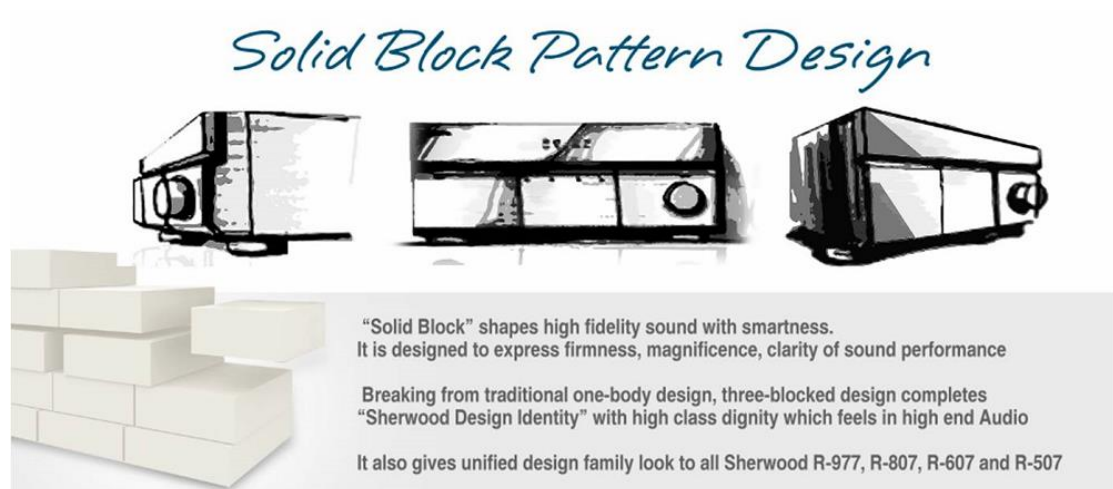

Sherwood Products

RX-4508

200W AM/FM Stereo Receiver with Bluetooth

Key Features:

- Bluetooth Audio Streaming
- Stereo 100W High Power Output
- AM/FM Stereo Tuner
- Phono Input
- Speaker A/B Selector
- Headphone Output Jack
- Digital Encoder Volume Control
- Fluorescent Display
- System illumination Control
- Sleep Timer
- Dimensions (W x H x D) : 435 x 141 x 375 mm
- Weight (Net): 7.4kg

Bluetooth:

- v3.0 (A2DP, AVRCP/aptX)
- aptX audio codec support
- Audio Streaming
- Pairing ID : RX-4508

Amplifier Features:

- Discrete Amplifier Stage (DAS)
- 100W + 100W (40Hz~20kHz/8Ω/1%)

Audio/Video Features:

- 3Audio Input & 2 Output
- AM/FM Tuner
- Tone Direct
- Bass/Treble Control
- Balance Control

Sherwood Products

RX-4508

200W AM/FM Stereo Receiver with Bluetooth

Modern Design Features:

- You can enjoy listening to music wirelessly by connecting RX-4508 to your Bluetooth device.
- The aptX® audio codec is available for consumer and automotive wireless audio applications, notably the real-time streaming of high quality stereo audio over the Bluetooth Audio streaming.