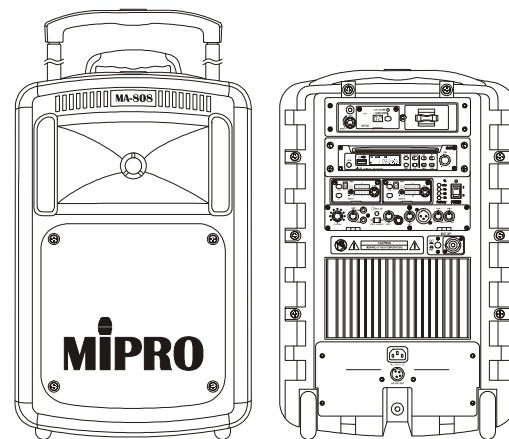

Portable PA	
Max. Power Output	267 W: 190W (woofer) | 77W (tweeter)
Amplifier	Class D & Class AB
Sensitivity	Typical: 96 dB | Maximum: 111 dB
T.H.D.	<1%
Frequency Response	50 Hz – 18 kHz
Speaker	Tweeter: 1.5" Compression Driver; Woofer: 10" Neodymium
Audio Inputs	Wired: XLR×1 & 6.3mm (1/4")×1; Wireless: UP to 4 wireless microphones; Line-In: Unbalanced RCA jack
Bluetooth Connectivity	Yes
Audio Output	Unbalanced line RCA jack
Extension Speaker	Speakon output
Master Volume Control	Manually or Wirelessly via ACT-32HR
Controls	Tone, Voice Priority & Echo on wireless mics
Storage	2 handheld or bodypack transmitters
Installation	Speaker stand, flat surface or retractable handle & wheels
Power Supply	AC: Built-in 100 – 240 V AC switching power supply (Max. Power Consumption: 352 W) DC & Battery: 24 – 32 V DC, 12V/4.5AH rechargeable gel cell battery (MB-70×2) or optional MB-80×2
Charge Time	8 hours (automatic charging management)
Stand-by Time	> 6 hours
Battery Indicator	4-level Indicator (25 | 50 | 75 | 100%)
Color	Black
Dimensions (W × H × D)	360 × 560 × 350mm | 14.2 × 22 × 13.8"
Weight	Approx. 20.5 kg | 45 lbs (MB-70 batteries included)
Wireless System (optional)	
Receiver	1 or 2 MRM-70B | MRM-72B | MRM-70W | MRM-80 | MRM-24
Max. Receiver	Up to 4
Frequency Range	MRM-70B | MRM-72B | MRM-70W | MRM-80: UHF 480 – 934 MHz (country dependent) MRM-24: 2.4 GHz
Installation	Plug-in Module
Antenna	Built-in
Audio Player (optional)	
Model	CDM-2 | DPM-3
Installation	Plug-in Module