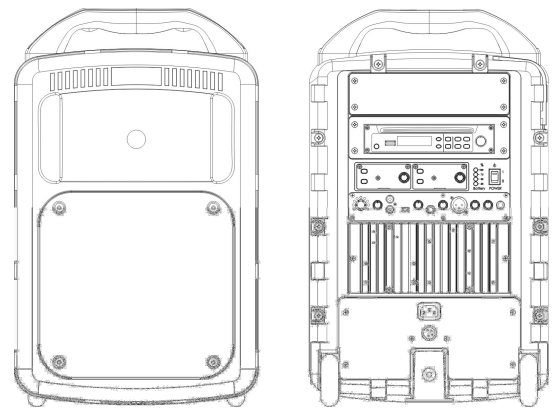

## Introduction

Bringing a host of impressive features and functionalities, the MA-708 is an undisputed market leader in its class. MA-708 delivers unparalleled audio performance and craftsmanship. The rugged one-piece speaker cabinet houses a high efficient class-D amplifier that drives high sensitivity two-way loudspeakers and limiter circuitry reduces distortion and increases intelligibility for guaranteed powerful and clear sound. It offers an ideal public address solution for medium to large crowds.

## Key Features

- Rugged one-piece molded enclosure houses 1" titanium compression driver & 8" woofer.
- 190-watt power of loud and clear sound via high efficient class-D amplifier.
- Industry's only digital master volume control that can be adjusted manually or wirelessly via a ACT-30Hr transmitter microphone.
- Industry first retractable handle and sturdy wheels for easy transport.
- Built-in storage compartment for 2 handheld or bodypack transmitters.
- Amplification from audio sources such as both wired & wireless microphones, MP3/CD players.
- A voice priority feature that mutes the music when wireless microphone is used.
- Up to 4 diversity receiver modules can be installed for reliable, extended reception range.
- One-touch Scan & ACT sync buttons for fast and easy channel set-up.
- Built-in AC switching power supply/charger for universal usage and fast battery charge.
- A smart 4-segment battery meter for accurate battery reading and charging status.
- Industry's only MTM-90 wireless interlinking transmitter option to interlink multiple MA-708 wirelessly to extend transmission range and expand coverage without the mess of bulky speaker cables.
- AC and rechargeable battery operation.
- Available in black or white color.