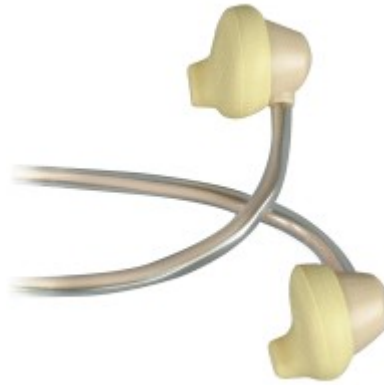

Mipro Products

Wireless In-Ear Monitors

E-8S Premium Earphone

Introduction

E-8S is specially designed for high sensitivity, clear sound quality, and wide frequency response. Because this model is designed for stage and live application, it is ergonomically designed to provide maximum comfort during your performance and have an adjustable ear hook design for better fit and invisibility.

Features

- Adjustable ear hook design for better fit and invisibility.
- High sensitivity 15mm ψ diaphragms.
- 5-meter ultra durable cable and exterior in beige.
- Sensitivity >110dB.
- Superb audio bandwidth and isolation.