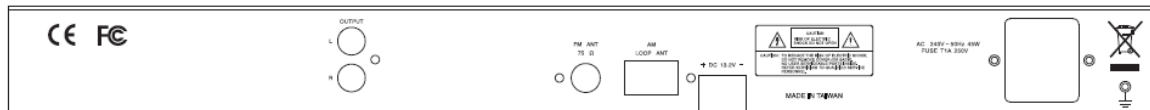

Specifications:

SYSTEM SPECIFICATIONS	
Power Requirements	240V AC / 50Hz or 13.2V DC
Power Consumption	45W
FM-TUNER SPECIFICATIONS	
Tuning Range (RDS)	87.5MHz ~ 108MHz
30dB Quietine Sensitivity	28dB
S/N Ratio at 1mV/m INPUT	46dB
T.H.D at 1mV Input	0.5%
Auto Tuning Sens. (97.9MHz)	28dB ~ 35dB
Output Max	2dB ±1.3V
AM-TUNER SPECIFICATIONS	
Tuning Range	522KHz ~ 1611KHz
20dB Quietine Sensitivity	58dB
S/N Ratio at 5mV/m INPUT	40dB
T.H.D at 1mV Input	0.5%
Auto Tuning Sens. (981KHz)	55dB ~ 85dB
Output Max. (1KHz)	2dB ±1.3V
SPECIFICATION OF AUX IN	
AUX IN TYPE	Stereo
AUX IN & OUTPUT	1:1
DIMENSIONS	
483 (W) X 44 (H) X 215 (D) mm	