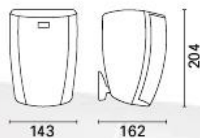

## PROJECT

Grey RAL 7035 or black RAL 9005

**ABS loudspeaker**

- Bracket included
- 2 way bass reflex
- 3.5" woofer and 0.5" tweeter
- 100V line transformer (Multi Tapp)
- Frequency response @-10dB is 100Hz-15kHz
- Dispersion HxV 120°x120°
- High-pass filter recommended 70Hz-24dB/oct
- 8-piece multiple packing
- 15W/30W nominal/maximum power
- Setting 2/4/7.5/15W/8ohm
- Sensitivity 85dB
- Max SPL 100dB

Project 315 WT

Project 315 BT

Wall bracket manufactured from die-cast aluminium with ball/socket multi angle adjustment capability and steel security cable.

Project 315 BT / WT	
<b>Code</b>	<b>29350 / 29349</b>
<b>Configuration</b>	2 way
<b>Recommended amplifier</b>	30W rms
<b>Long term power</b>	15W
<b>Short term power</b>	60W
<b>Line transformer (100V)</b>	1-2-4-7,5-15W
<b>Nominal impedance</b>	8ohm
<b>Frequency response @-10dB</b>	100Hz-15kHz
<b>Low frequency woofer</b>	88mm
<b>Tweeter</b>	13mm
<b>Sensitivity (@1W,1m)</b>	85dB
<b>Max. Spl</b>	100dB
<b>Dispersion</b>	120x120 HxV
<b>Recommended hp filter</b>	70Hz-24dB/oct
<b>Input connector</b>	Euroblock
<b>Dimensions (WxHxD)</b>	143x204x162mm